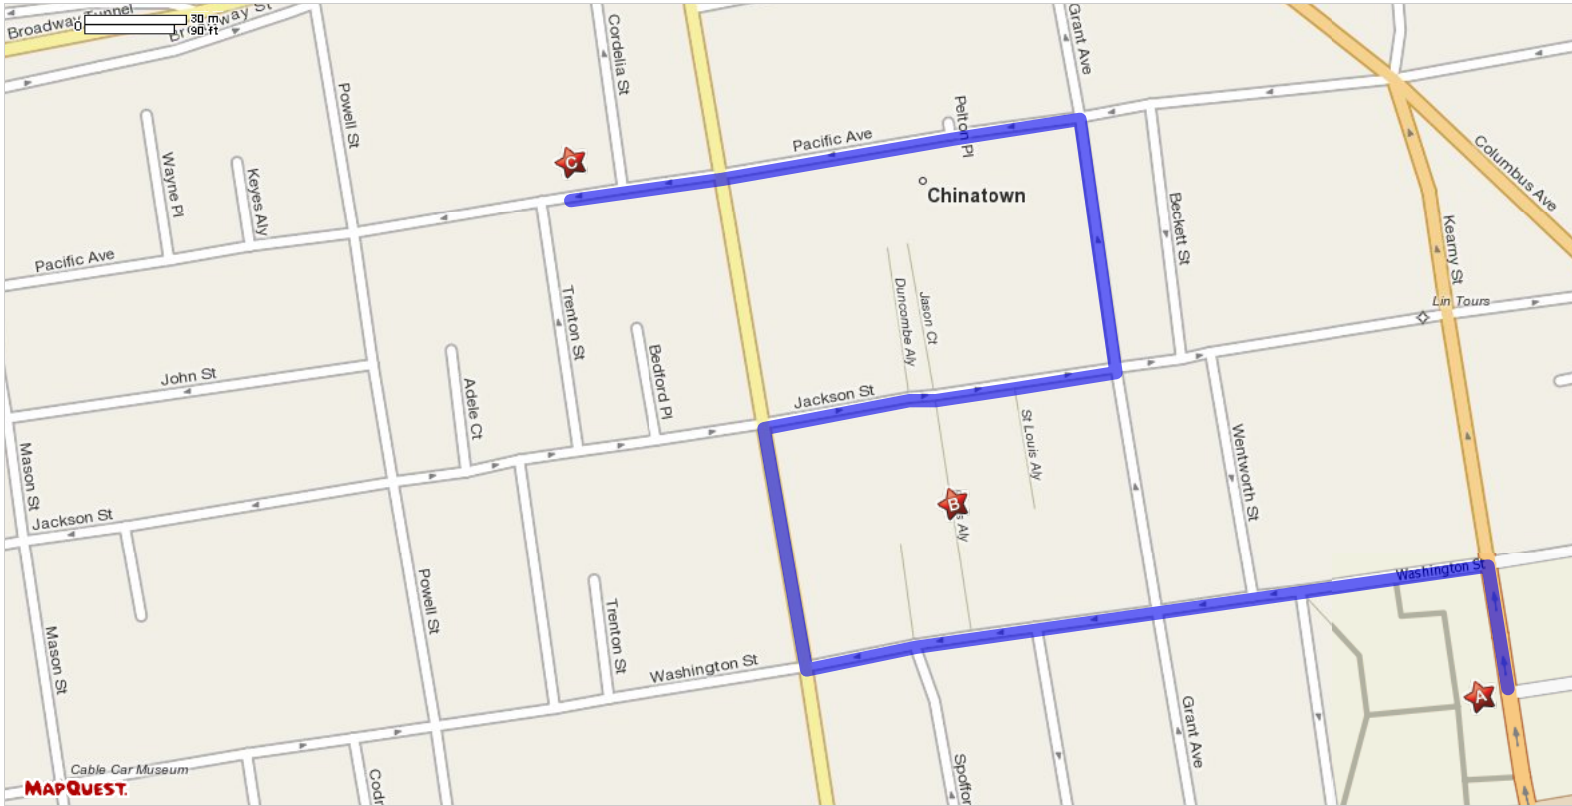

Sorry! When printing directly from the browser your directions or map may not print correctly. For best results, try clicking the Printer-Friendly button.

A Starting Location

733 Kearny St
San Francisco, CA 94108-1806

C Ending Location

838 Pacific Ave
San Francisco, CA 94133-4383

Total Travel Estimate: **2 minutes** / **0.54 miles** Fuel Cost: [Calculate](#)

A 733 Kearny St Edit

San Francisco, CA 94108-1806

-  1. Start out going **NORTH** on **KEARNY ST** toward **WASHINGTON ST.** 0.0 mi

-  2. Turn **LEFT** onto **WASHINGTON ST.** 0.2 mi

-  3. Turn **RIGHT** onto **STOCKTON ST.** 0.1 mi

-  4. Turn **RIGHT** onto **JACKSON ST.** 0.0 mi

-  5. **56 ROSS ALY.**

A to B Travel Estimate: **1 minute** / **0.30 miles**

B 56 Ross Aly Edit

San Francisco, CA 94108-1204

-  1. Start out going **EAST** on **JACKSON ST** toward **ST LOUIS ALY.** 0.0 mi

-  2. Turn **LEFT** onto **GRANT AVE.** 0.1 mi

-  3. Turn **LEFT** onto **PACIFIC AVE.** 0.1 mi